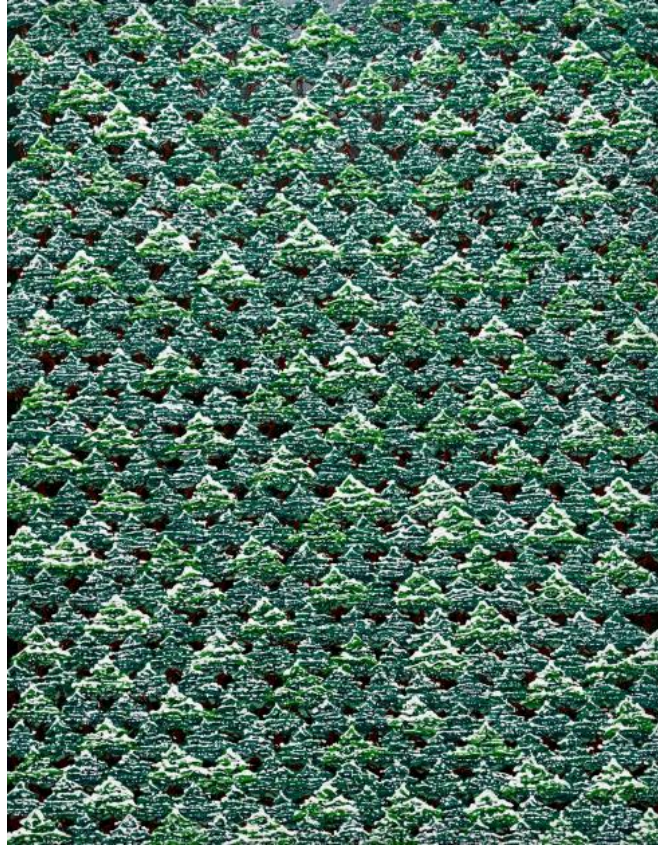

LEE JINI, **Winter, Healing Season**, *mixed media on canvas*, 91 x 116.8cm