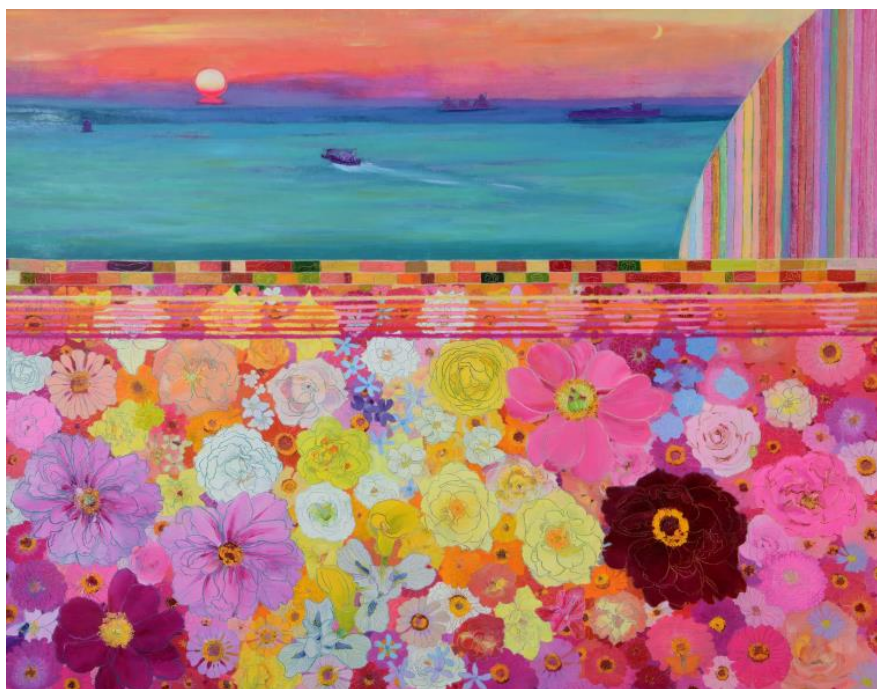

**G. Krystal, Whisper of the Stars, oriental painting, 116.8 x 80.3cm**

HAN SANG-SU, *Fairy Chimney-Prayer*, acrylic mixed media, 116.8 x 91cm

ICHIGO SE-YEON, *catch your breath*, acrylic and mixed media, 116.8 x 91cm

**KANG MYUNG-JA, Homecoming, mineral color on the korean traditional paper, 81 x 117cm**

**KIM JAE-OK, Way to travel, oil on canvas, 91 x 91cm**

**KIM MI-YON, *Song of Life*, acrylic mixed media, 91 x 116.7cm**

**KIM SEONG-NAM, *Coexistence II*, oil on Canvas, 116,8 x 91cm**

KIM YE NA, colorful self-portrait / The colors of travel with the author, *oil on canvas*,

80.3 x 116.7cm

LEE HEE-JA, Fertility-Pig Tale, *acrylic on canvas*, 116.8 x 92 cm