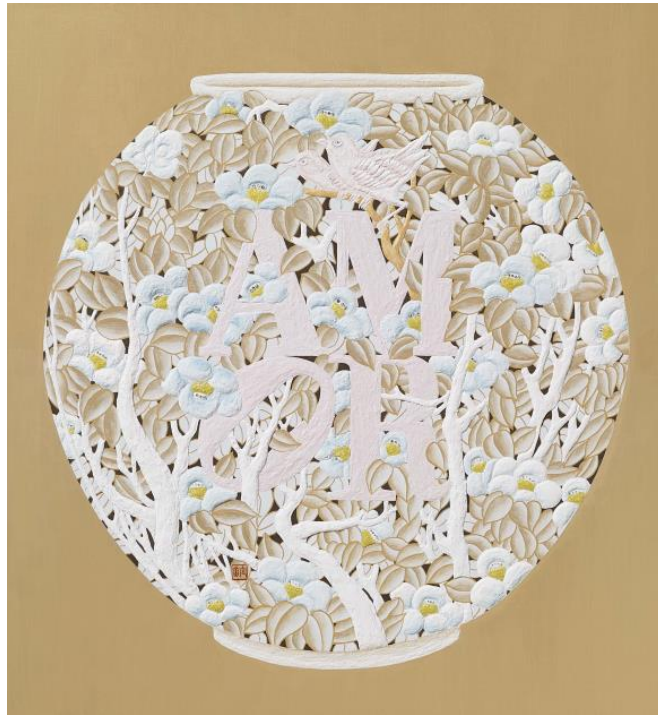

**KANG MYUNG-JA, Homecoming, mineral color on the korean traditional paper, 81 x 117cm**

**KIM JAE-OK, Way to travel, oil on canvas, 91 x 91cm**

**KIM MI-YON, *Song of Life*, acrylic mixed media, 91 x 116.7cm**

**KIM SEONG-NAM, *Coexistence II*, oil on Canvas, 116,8 x 91cm**

KIM YE NA, colorful self-portrait / The colors of travel with the author, *oil on canvas*,

80.3 x 116.7cm

LEE HEE-JA, Fertility-Pig Tale, *acrylic on canvas*, 116.8 x 92 cm

LEE HEE-OK, *Coronation of the Millstone, unstable power pivots it!* acrylic on canvas,

91 x 117cm

LEE JINI, **Winter, Healing Season**, *mixed media on canvas*, 91 x 116.8cm

LEE JI-YOUNG, **Amor Moon Gold**, *mixed media on canvas*, 91 x 100cm

**LEE SOON-HEE, Her-Fragments identity**, *mixed media, acrylic on canvas*, 91 x 116.8 cm

**LIM KYUNG HEE, Freedom**, *acrylic on canvas*, 116.8 x 91.0cm

MOON HWA-KYUNG, *Immanuel*, korean paper, 92 x 105cm